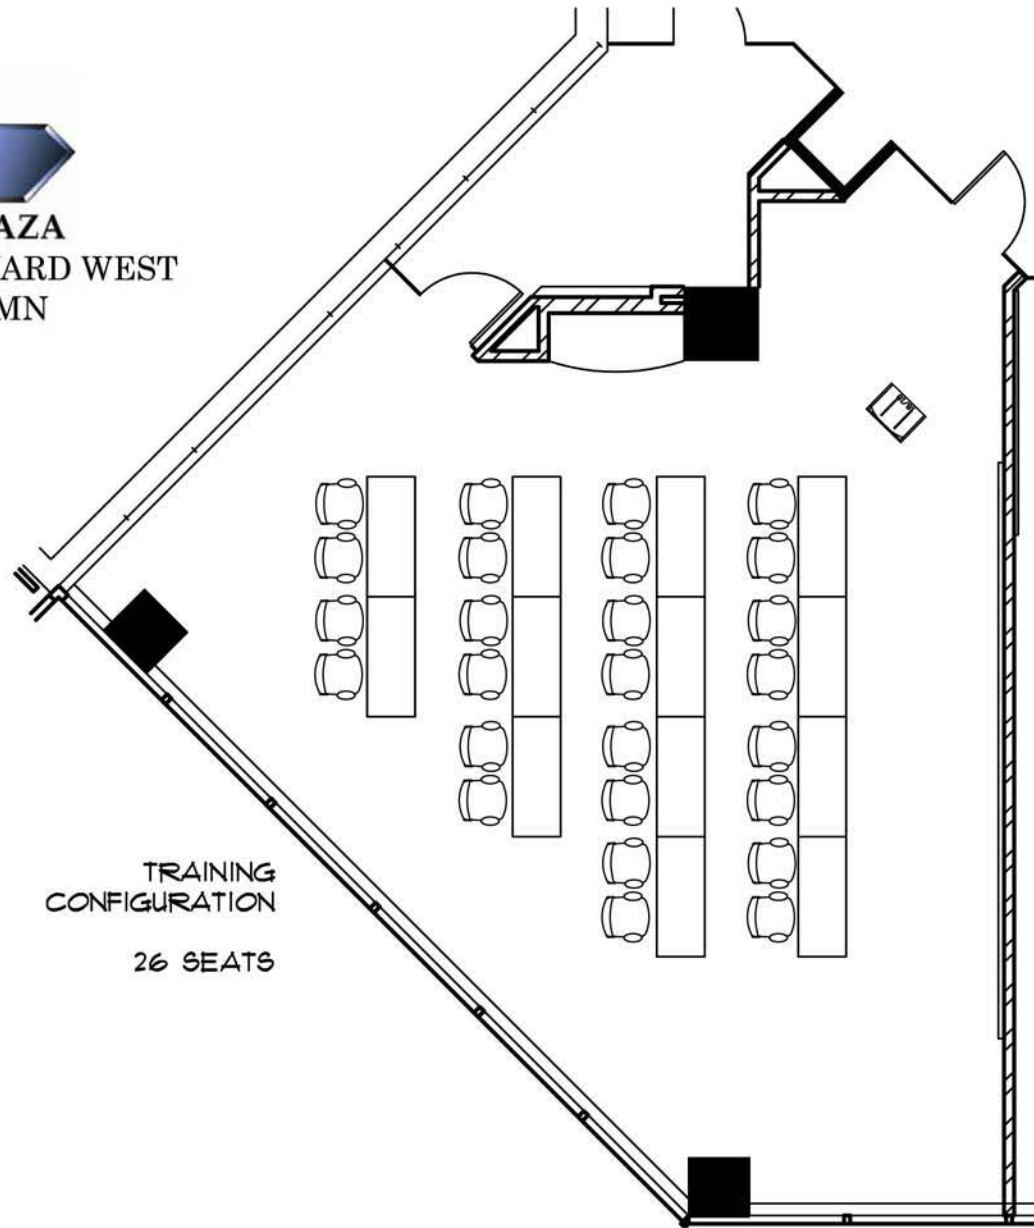

NORTHLAND PLAZA
3800 AMERICAN BOULEVARD WEST
BLOOMINGTON, MN

TRAINING
CONFIGURATION
26 SEATS

CONFERENCE CENTER = 1266 RSF
(INCLUDING VESTIBULE AND COUNTER AREA)

BDH&YOUNG
SPACE DESIGN

4510 West 77th Street, Suite 101, Edina, Minnesota 55435
952-893-9020 Fax 952-893-9299
www.bdhyoung.com

Scale 1/8" = 1'-0"