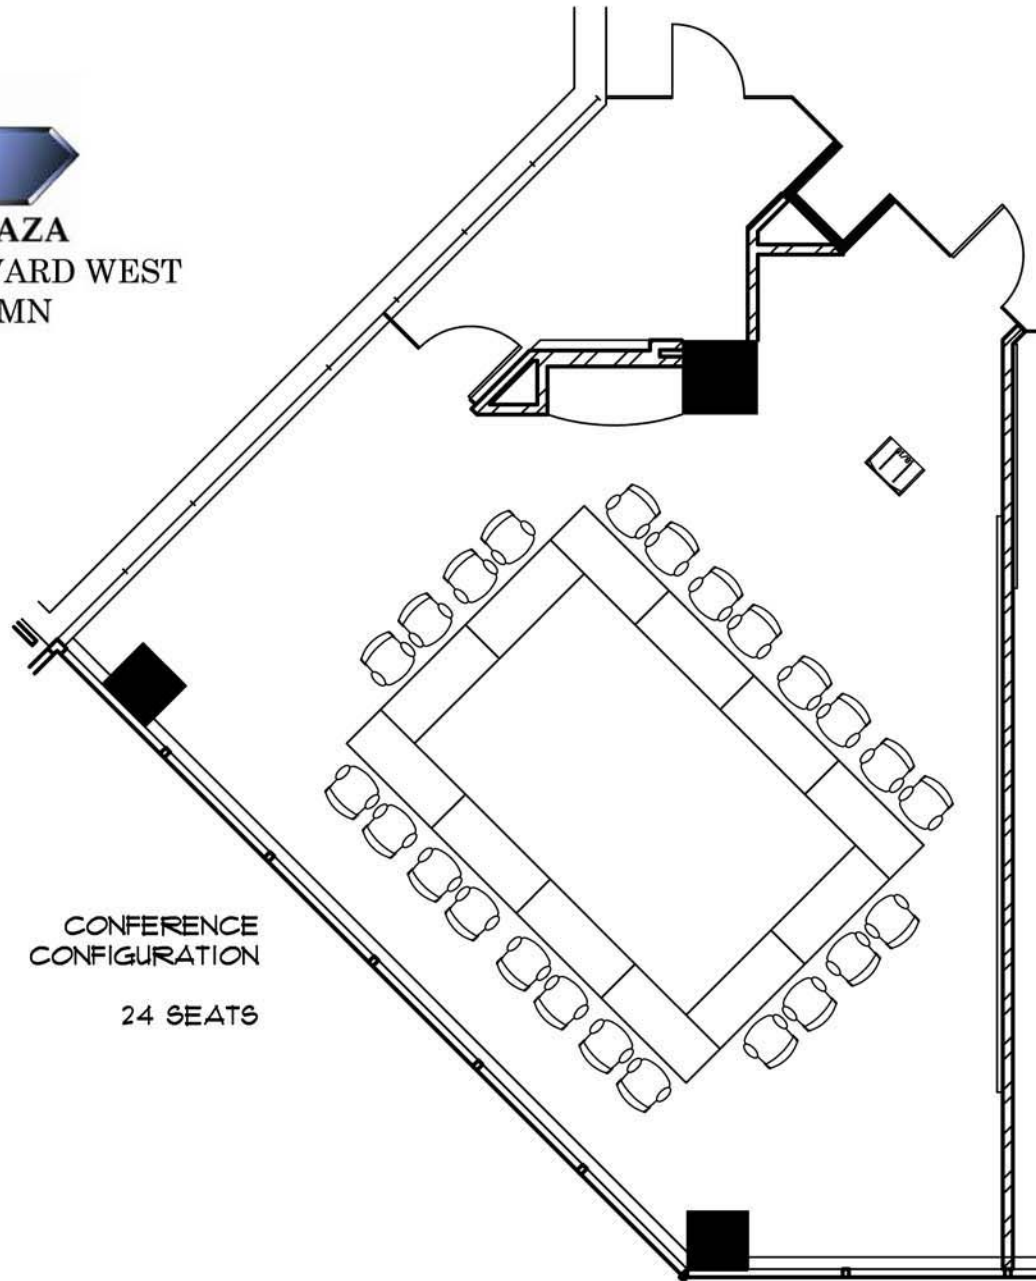

NORTHLAND PLAZA
3800 AMERICAN BOULEVARD WEST
BLOOMINGTON, MN

CONFERENCE
CONFIGURATION
24 SEATS

CONFERENCE CENTER = 1266 RSF
(INCLUDING VESTIBULE AND COUNTER AREA)

BDH&YOUNG
SPACE DESIGN

4510 West 77th Street, Suite 101, Edina, Minnesota 55435
952-893-9020 Fax 952-893-9299
www.bdhyoung.com

Scale 1/8" = 1'-0"